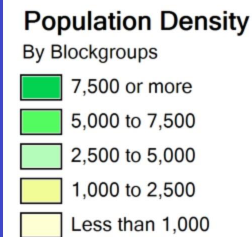

Aerial - Site View

Aerial - City View

Population Density Shading

Demographic Data	1 mi radius	3 mi radius	5 mi radius
Population (2020)	7,211	60,339	155,455
Households (2020)	3,077	23,214	60,239
Median household income (2020)	\$86,725	\$100,378	\$102,496
Total Employees	5,686	27,161	86,940
Total Establishments	413	2,418	7,046