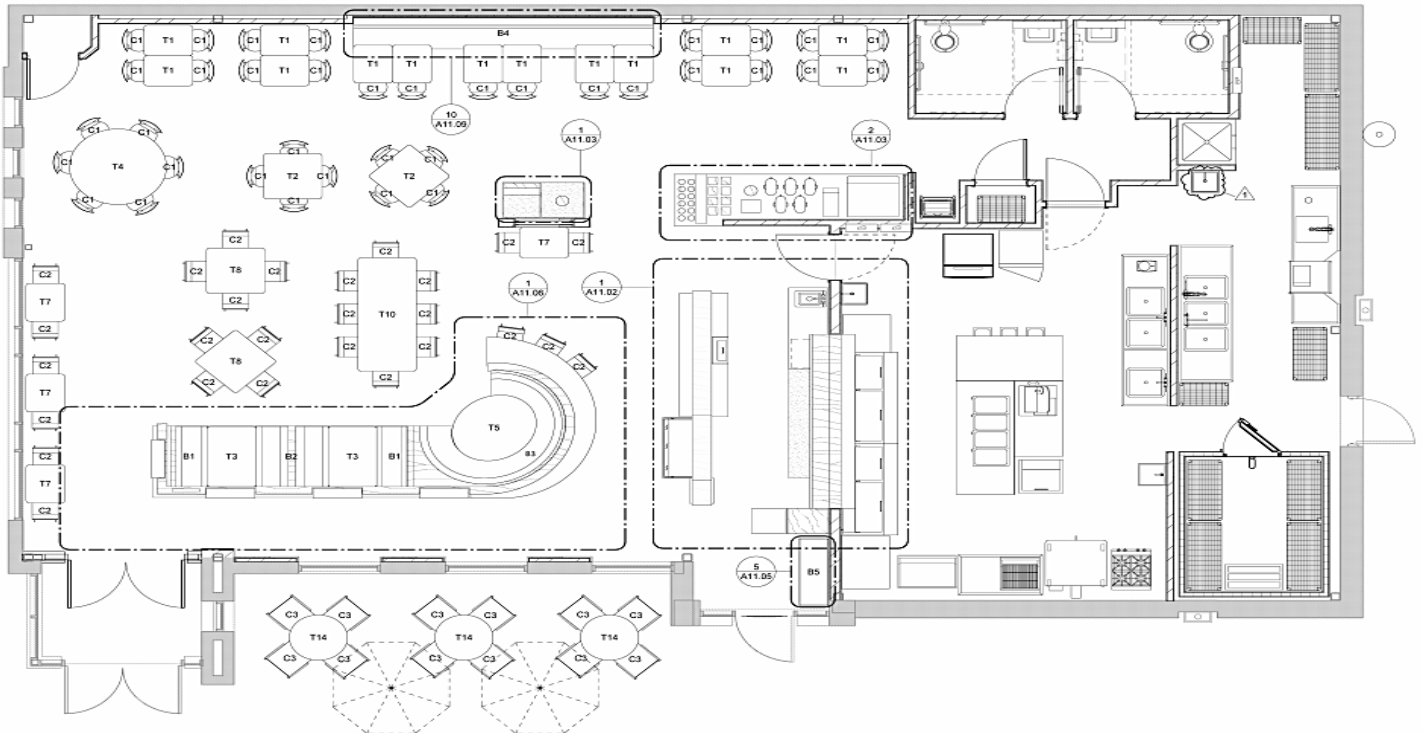

Prime Free-Standing Restaurant on Philadelphia's Main Line

- ✓ Premier Main Line Location
- ✓ 613 West Lancaster Avenue, Wayne, PA
- ✓ 2,800± square feet
- ✓ High Ceilings
- ✓ Over 20,000 Vehicles per Day
- ✓ Ample off Street Parking (125+ shared parking spaces)
- ✓ Highly visible site built in 2015
- ✓ Population: Over 147,000 people (5 mile radius)
- ✓ Average Household Income: Over \$206,000 (3 mile radius)

Site Plan

613 West Lancaster Avenue, Wayne

Floor Plan

Aerial Map

613 West Lancaster Avenue, Wayne

Subject Property