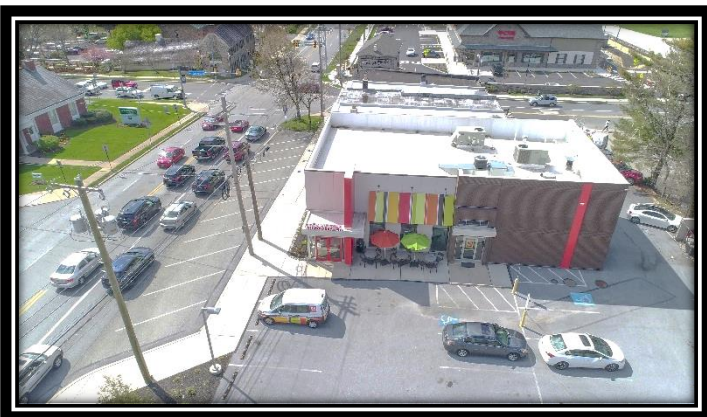

Prime Free-Standing Restaurant on Philadelphia's Main Line

- ✓ Premier Main Line Location
- ✓ 613 West Lancaster Avenue, Wayne, PA
- ✓ 2,800± square feet
- ✓ High Ceilings
- ✓ Over 20,000 Vehicles per Day
- ✓ Ample off Street Parking (125+ shared parking spaces)
- ✓ Highly visible site built in 2015
- ✓ Population: Over 147,000 people (5 mile radius)
- ✓ Average Household Income: Over \$206,000 (3 mile radius)

Site Plan

613 West Lancaster Avenue, Wayne

Floor Plan

Aerial Map

613 West Lancaster Avenue, Wayne

Subject Property