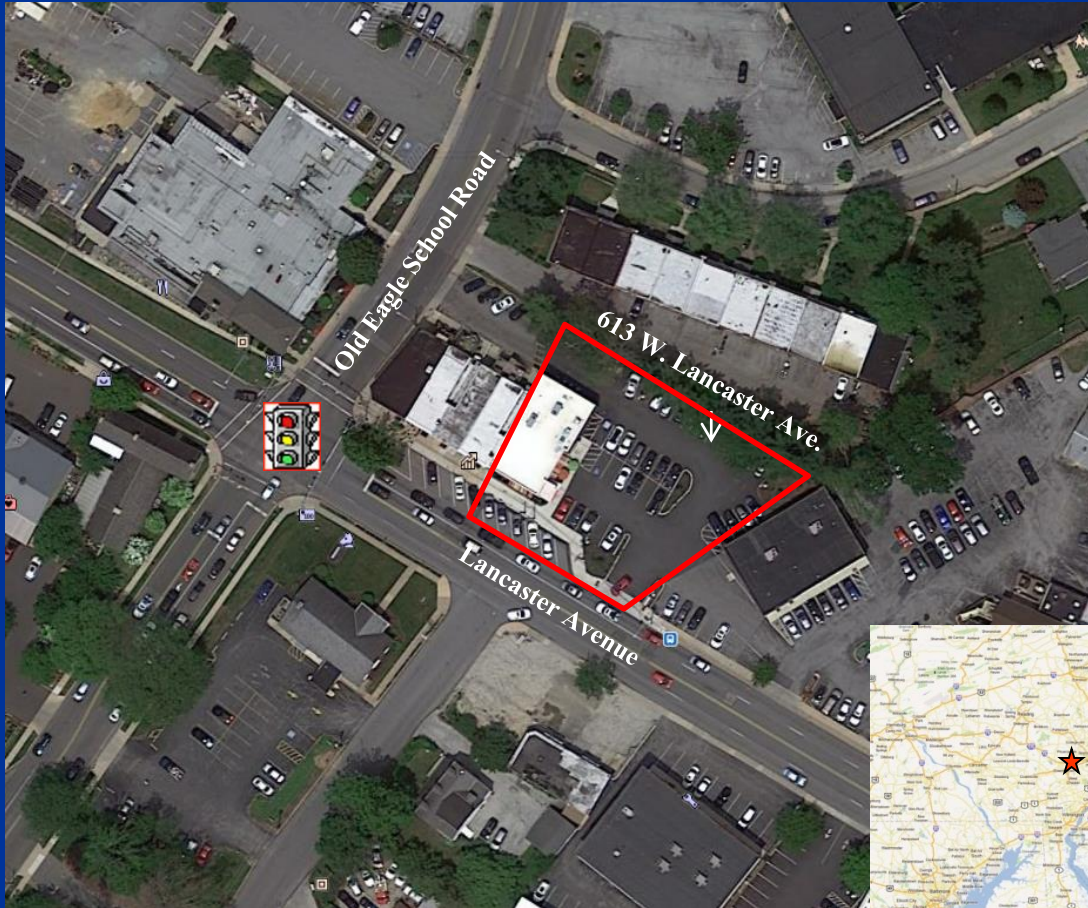

613 W. Lancaster Avenue

WAYNE, DELAWARE COUNTY, PENNSYLVANIA

2,800 SF

RETAIL/RESTAURANT

Building constructed in 2015

25,000 cars per day

High Visibility on Route 30/Lancaster Avenue

Direct access to Route 30 and Old Eagle School Road

DEMOGRAPHICS

	One <u>Mile</u>	Three <u>Mile</u>	Five <u>Mile</u>
Population:	10,454	46,934	134,037
Households:	4,323	17,564	52,049
Average HH Income:	\$160,585	\$197,982	\$171,615

613 W. Lancaster Avenue

WAYNE, DELAWARE COUNTY, PENNSYLVANIA

CURRENT SITE PLAN – 2,800sf Restaurant/Retail

613 W. Lancaster Avenue

WAYNE, DELAWARE COUNTY, PENNSYLVANIA

FLOOR PLAN – 2,800sf Restaurant/Retail