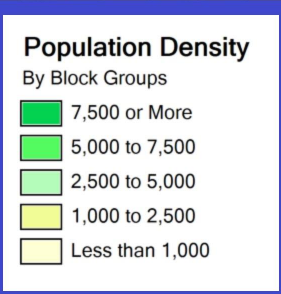

Aerial - Site View

Aerial - City View

Population Density Shading

| Demographic Data | 1 mi radius | 3 mi radius | 5 mi radius |
|---------------------------------------|-------------|-------------|-------------|
| Population (2018) | 9,737 | 47,522 | 128,099 |
| Households (2018) | 4,014 | 18,007 | 49,730 |
| Median household income (2018) | \$136,504 | \$143,048 | \$123,742 |
| Total Employees | 4,498 | 51,056 | 131,540 |
| Total Establishments | 555 | 3,796 | 9,240 |